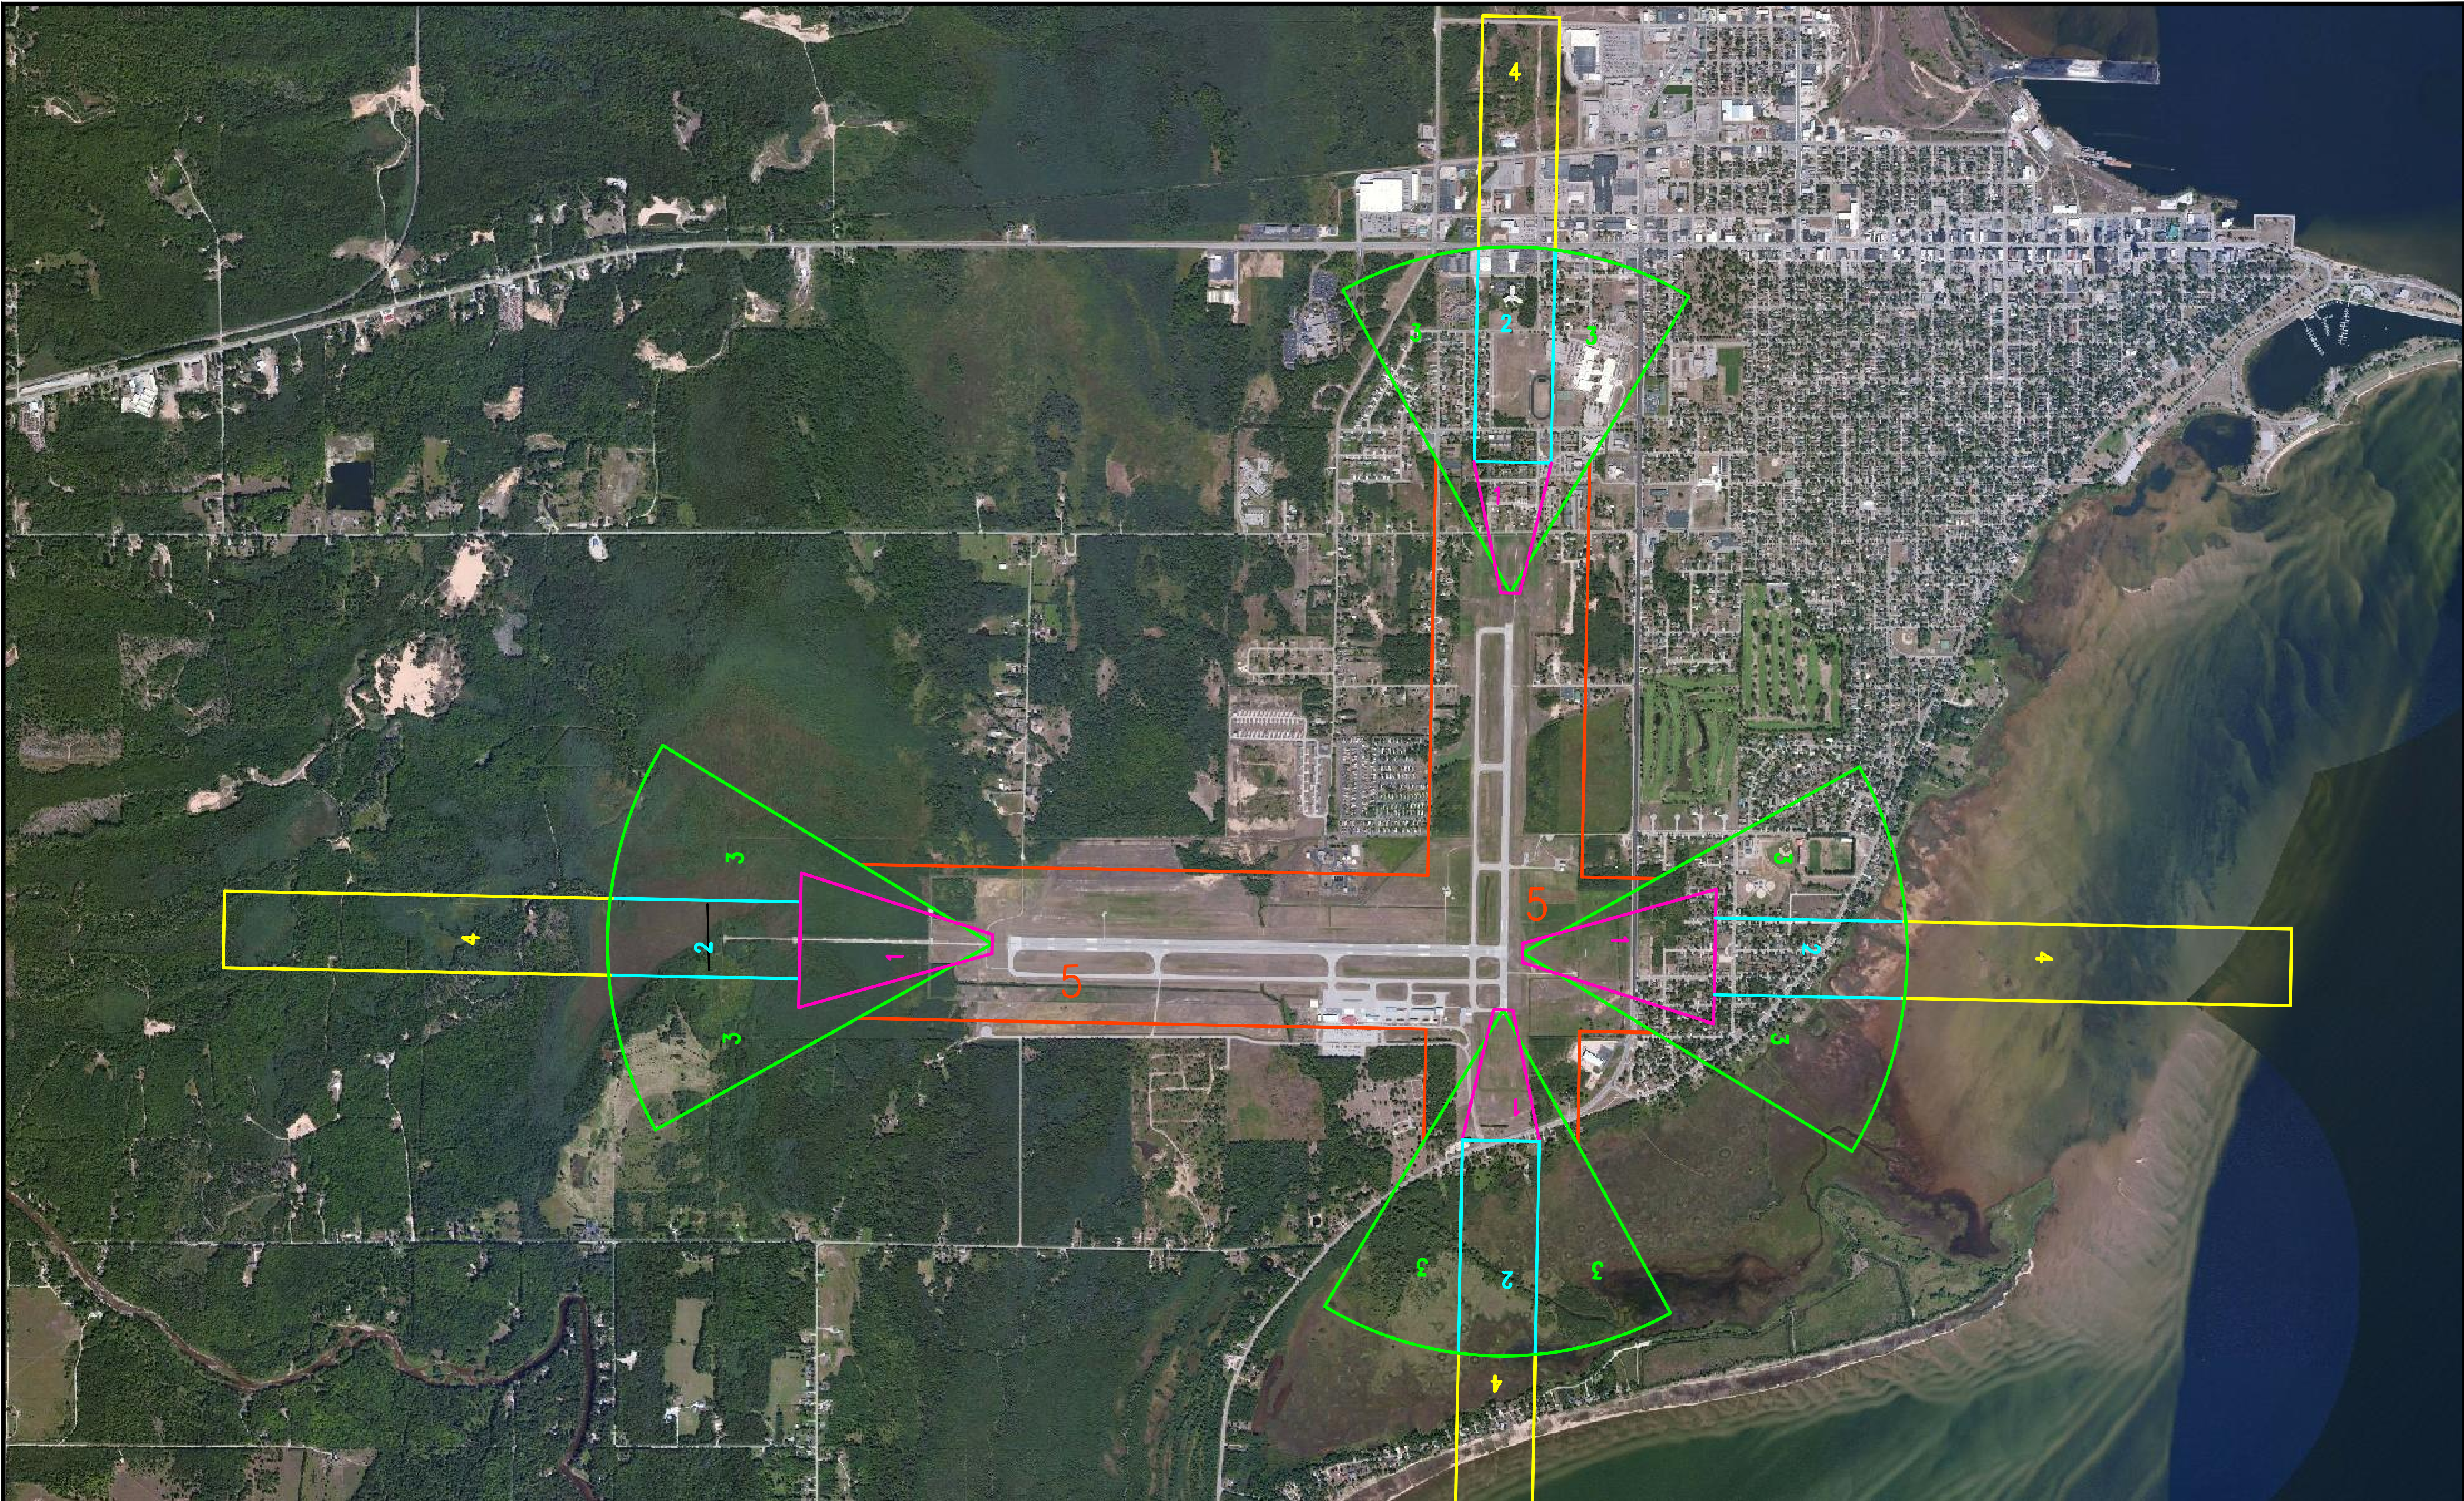

NO.	REVISIONS	BY	DATE
-	-	-	-
-	-	-	-
-	-	-	-
-	-	-	-

DRAWN
VAN DUINEN
DATE
MAY '14
CHECKED
NELESEN
DATE
MAY '14

Prein&Newhof
Engineers • Surveyors • Environmental • Laboratory

DELTA COUNTY AIRPORT
ESCANABA, MICHIGAN
LAND USE ZONING PLAN
ZONING PLAN AERIAL

PROJECT NO.
2140181
SHEET NO.
1 OF 1